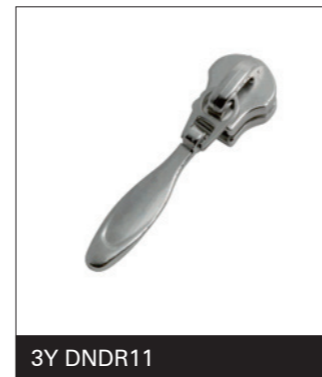

Teardrop for Metal Zipper

No.3 Metal (3M)

No.3 Y-ZiP® (3Y)

Teardrop for Metal Zipper

No.5 Metal (5M)

No.5 Y-ZiP® (5Y)

Teardrop for EXCELLA® Zipper

No.2 EXCELLA® (2SG)

No.3 EXCELLA® (3SG)

Teardrop for Coil Zipper

No.3 Coil (3C)

No.45 Coil (45C)

Teardrop for Coil Zipper

No.5 Coil (5CN)

No.0 Woven In Type (0EF) – MINIFA®

Teardrop for CONCEAL[®] Zipper