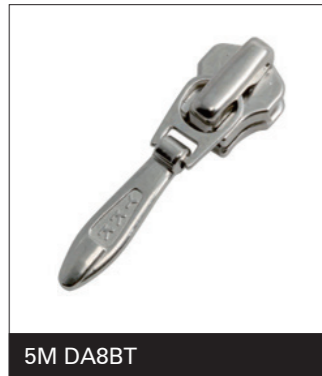

Teardrop for Metal Zipper

No.3 Metal (3M)

No.3 Y-ZiP® (3Y)

Teardrop for Metal Zipper

No.5 Metal (5M)

No.5 Y-ZiP® (5Y)

Teardrop for EXCELLA® Zipper

No.2 EXCELLA® (2SG)

No.3 EXCELLA® (3SG)

Teardrop for Coil Zipper

No.3 Coil (3C)

No.45 Coil (45C)

Teardrop for Coil Zipper

No.5 Coil (5CN)

No.0 Woven In Type (0EF) – MINIFA®

Teardrop for CONCEAL[®] Zipper