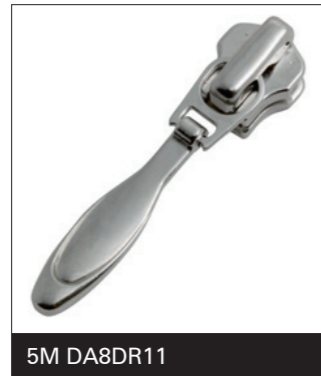

Teardrop for Metal Zipper

No.3 Metal (3M)

No.3 Y-ZiP® (3Y)

Teardrop for Metal Zipper

No.5 Metal (5M)

No.5 Y-ZiP® (5Y)

Teardrop for EXCELLA® Zipper

No.2 EXCELLA® (2SG)

No.3 EXCELLA® (3SG)

Teardrop for Coil Zipper

No.3 Coil (3C)

No.45 Coil (45C)

Teardrop for Coil Zipper

No.5 Coil (5CN)

No.0 Woven In Type (0EF) – MINIFA®

Teardrop for CONCEAL[®] Zipper