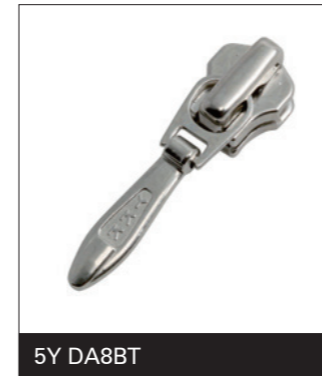

Teardrop for Metal Zipper

No.3 Metal (3M)

No.3 Y-ZiP® (3Y)

Teardrop for Metal Zipper

No.5 Metal (5M)

No.5 Y-ZiP® (5Y)

Teardrop for EXCELLA® Zipper

No.2 EXCELLA® (2SG)

No.3 EXCELLA® (3SG)

Teardrop for Coil Zipper

No.3 Coil (3C)

No.45 Coil (45C)

Teardrop for Coil Zipper

No.5 Coil (5CN)

No.0 Woven In Type (0EF) – MINIFA®

Teardrop for CONCEAL[®] Zipper