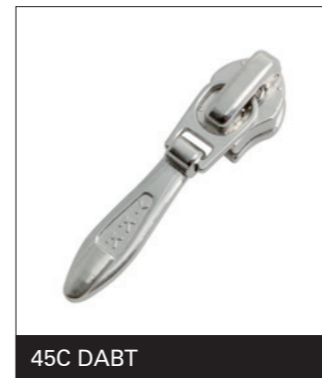

Teardrop for Metal Zipper

No.3 Metal (3M)

No.3 Y-ZiP® (3Y)

Teardrop for Metal Zipper

No.5 Metal (5M)

No.5 Y-ZiP® (5Y)

Teardrop for EXCELLA® Zipper

No.2 EXCELLA® (2SG)

No.3 EXCELLA® (3SG)

Teardrop for Coil Zipper

No.3 Coil (3C)

No.45 Coil (45C)

Teardrop for Coil Zipper

No.5 Coil (5CN)

No.0 Woven In Type (0EF) – MINIFA®

Teardrop for CONCEAL[®] Zipper