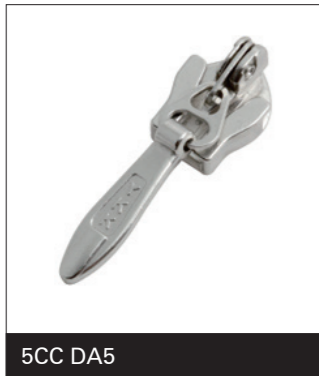

No.3 EXCELLA® (3SG)

Teardrop for Coil Zipper

No.3 Coil (3C)

No.45 Coil (45C)

Teardrop for Coil Zipper

No.5 Coil (5CN)

No.0 Woven In Type (0EF) – MINIFA®

Teardrop for CONCEAL[®] Zipper

No.2 CONCEAL[®] (2CC)

No.3 CONCEAL[®] (3CC)

Teardrop for CONCEAL® Zipper

No.5 CONCEAL® (5CC)

Teardrop for VISLON® Zipper

No.3 VISLON® (3VS)

No.4 VISLON® (4VS)

Teardrop for VISLON® Zipper