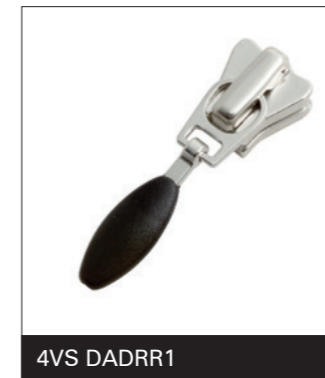

No.3 EXCELLA® (3SG)

Teardrop for Coil Zipper

No.3 Coil (3C)

No.45 Coil (45C)

Teardrop for Coil Zipper

No.5 Coil (5CN)

No.0 Woven In Type (0EF) – MINIFA®

Teardrop for CONCEAL[®] Zipper

No.2 CONCEAL[®] (2CC)

No.3 CONCEAL[®] (3CC)

Teardrop for CONCEAL® Zipper

No.5 CONCEAL® (5CC)

Teardrop for VISLON® Zipper

No.3 VISLON® (3VS)

No.4 VISLON® (4VS)

Teardrop for VISLON® Zipper