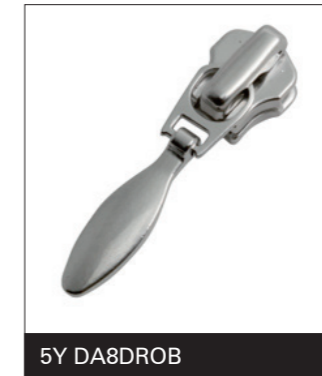

Teardrop for Metal Zipper

No.3 Metal (3M)

No.3 Y-ZiP® (3Y)

Teardrop for Metal Zipper

No.5 Metal (5M)

No.5 Y-ZiP® (5Y)

Teardrop for EXCELLA® Zipper

No.2 EXCELLA® (2SG)

No.3 EXCELLA® (3SG)

Teardrop for Coil Zipper

No.3 Coil (3C)

No.45 Coil (45C)

Teardrop for Coil Zipper

No.5 Coil (5CN)

No.0 Woven In Type (0EF) – MINIFA®

Teardrop for CONCEAL[®] Zipper