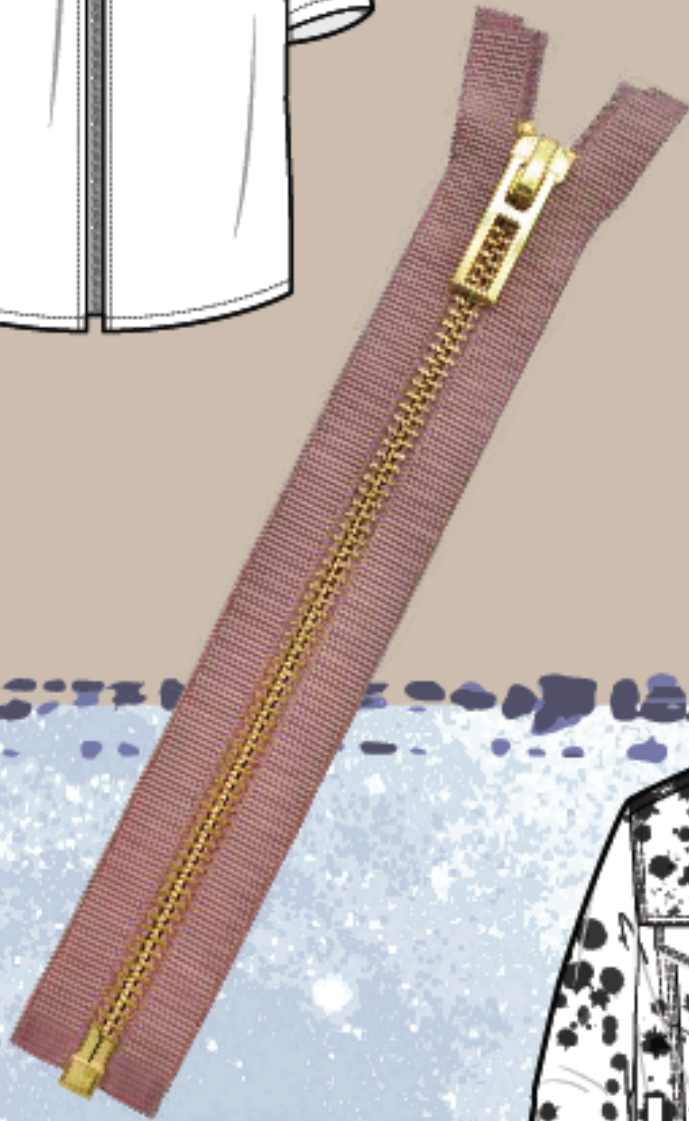

2.4 Metal with Grosgrain Tape
RGOR-56 DA8YCN035 O PG14

2.5 PRIFA® Coil with Silky Tape
CNFOR-56 DA8BP-V023 C5 PW16 CLD I-YKA21 INJE-B OPC5 P-TOP REVERSE

2.6 Washer Burr with Environmentally Friendly Finish

2.7 Jeans Button with Environmentally Friendly Finish

2.8 Jeans Button with Two Tone Finish

2.9 Washer Burr with Two Tone Finish