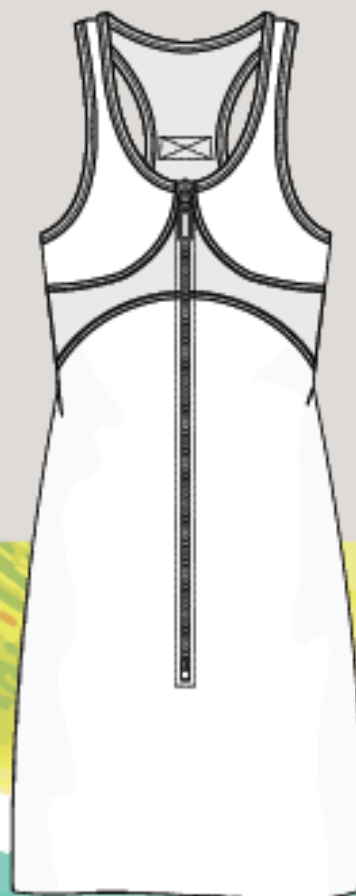

3.4

3.5

ACTIVE WEAR

3.6

3.7

3.8

3.9

3.4 VISLON® Clear with Selvedge Thread
VSNTOR-56 DA8DHR E P14 COMB-A CS-0002Y

3.5 VISLON® Arrow
VDDOR-56 DA8P-M42 E P14 COMB-A

3.6 Aluminum Snap with Neon Enamel

3.7 ADVANCEN® with Laser Logo

3.8 Nylon Matte Snap Cap with Flat Underparts

3.9 Washer with Splatter Paint Finish