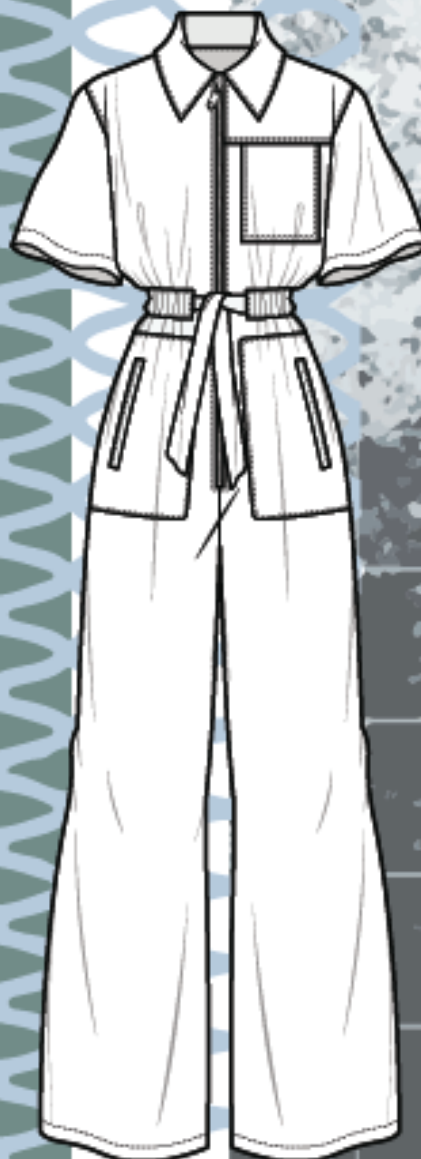

1.4

1.5

1.6

1.7

1.8

1.9

1.4 METALUXE® Mirror Like with Black Hologram Finish
VYXMJOR-56 DA8YCN033 S3C P14A LF-HOL1

1.5 Metallic Coil with Clear Sewing Thread
CMOR-36 DAOYCN090 V3 P12 ELS-GUN01 MC-CLEAR MU-BLK002 TO-POM

1.6 Snap with Rubberized Enamel

1.7 Snap with Environmentally Friendly Finish 🌱

1.8 Concave Snap with Hang Plating

1.9 Copper Snap with Two Tone Finish